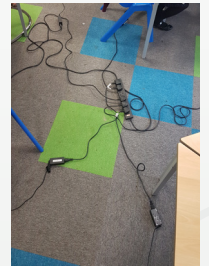

ICT Suites | All Classrooms | Libraries | Breakout Areas | Learning Zones

The PowerLearn™ desk can also be used in commercial offices, training centres, conference venues and work spaces of all types.

FEATURES	ADVANTAGES	BENEFITS
PLUG AND PLAY	Easy to use. Anyone can adjust it and plug it together without the need for tools.	Doesn't require your IT team or electricians to reconfigure cables. No expense associated with classroom reconfiguration.
FLEXIBLE	Allows more flexible learning.	Gives the teacher scope to reconfigure a classroom whenever they want to, without having to worry about wiring, cabling and insufficient power supplies.
MODULAR	One power source will run six desks.	Power all day, anywhere. No flat devices = no missed learning opportunities.
RAPID SETUP	To suit different teaching styles or lesson plans.	Teachers can be more creative with their classroom space allowing for collaboration, group work, debating and conference layouts.
SAFE	Desks are locked together. RCD protection device. Desk comes with a resettable thermal fuse.	This prevents them from being dragged apart and moved out of alignment. The RCD device gives complete protection for the students. If the module is overloaded, the fuse safely disconnects the power and is easily reset by the teacher or student once the power load is removed.

Specialist desk connectors ensure safe 'locking' together to prevent cable damage and an integrated cable tray allows the excess cable to be stored away from the student's reach.

The Power Kit pack allows the Versa PowerLearn™ desk to be connected to a nearby wall or floor socket through an RCD protected plug and cable ramp for safety. Height-adjustable feet enable the desks to be levelled on uneven floors.